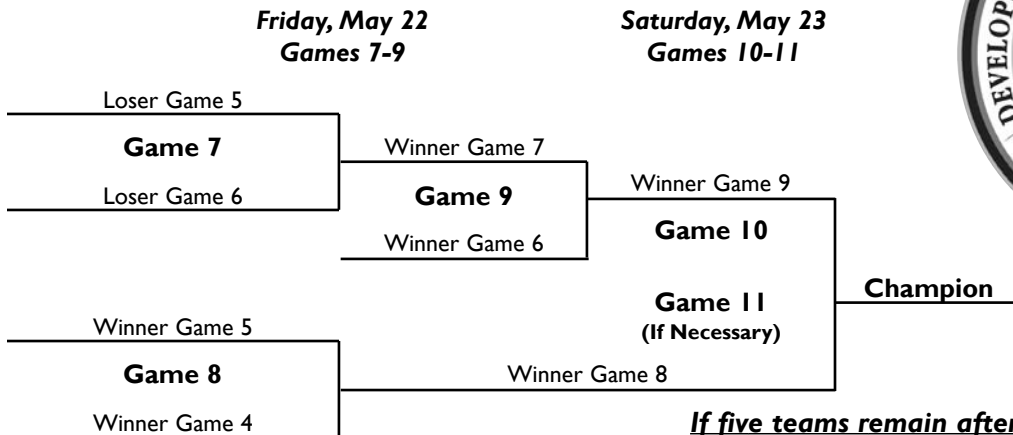

If five teams remain after Game 6 and two after Game 9